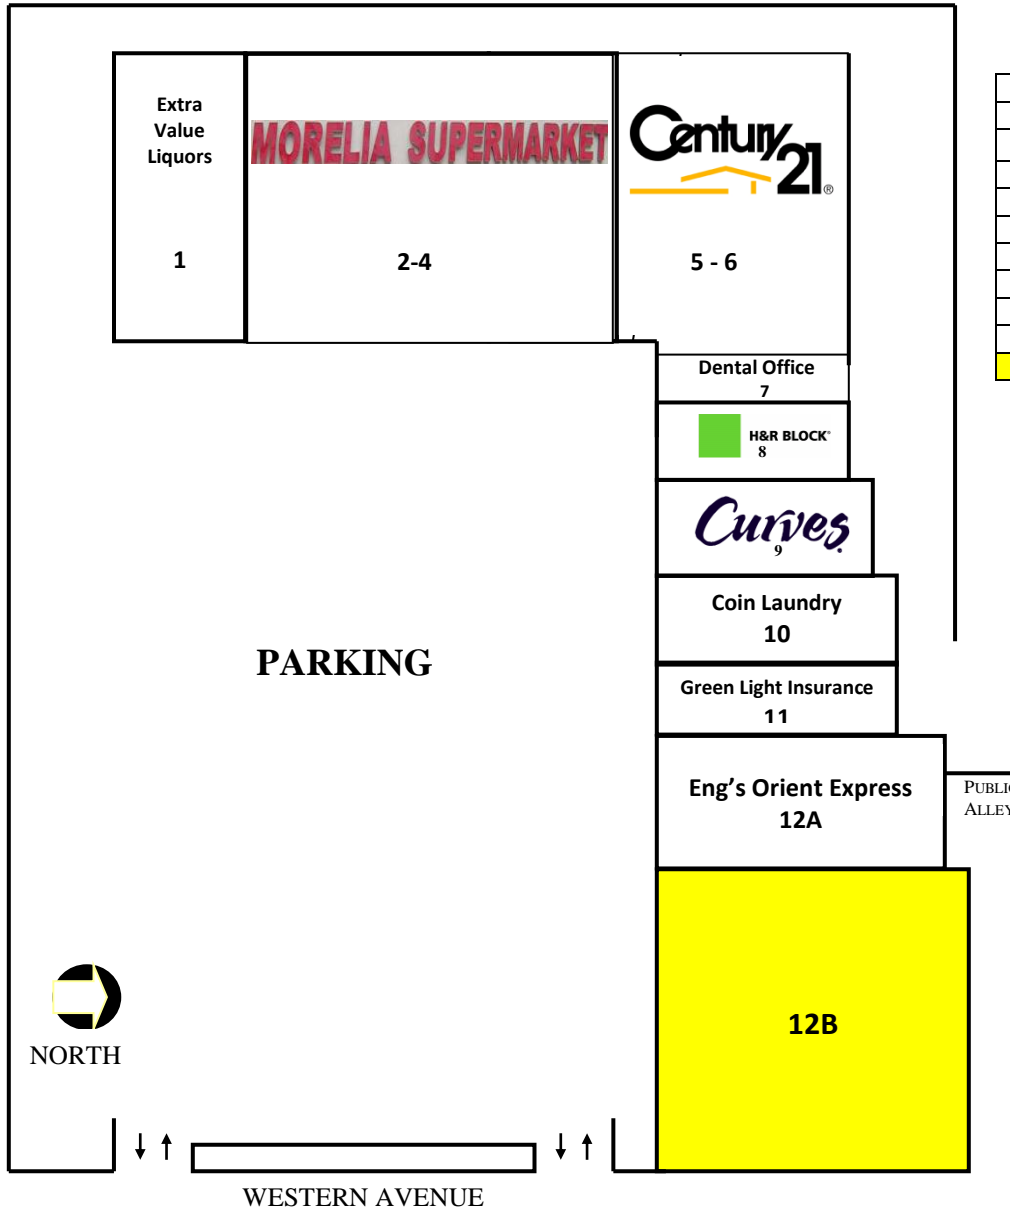

7300 Centre

7300 N. Western Avenue
Chicago, Illinois 60645

ROBIN REALTY & MANAGEMENT CO.

1333 N. Wells Street, Chicago IL 60610
(312) 642-9510 Fax (312) 642-5594
<http://www.robincompanies.com>