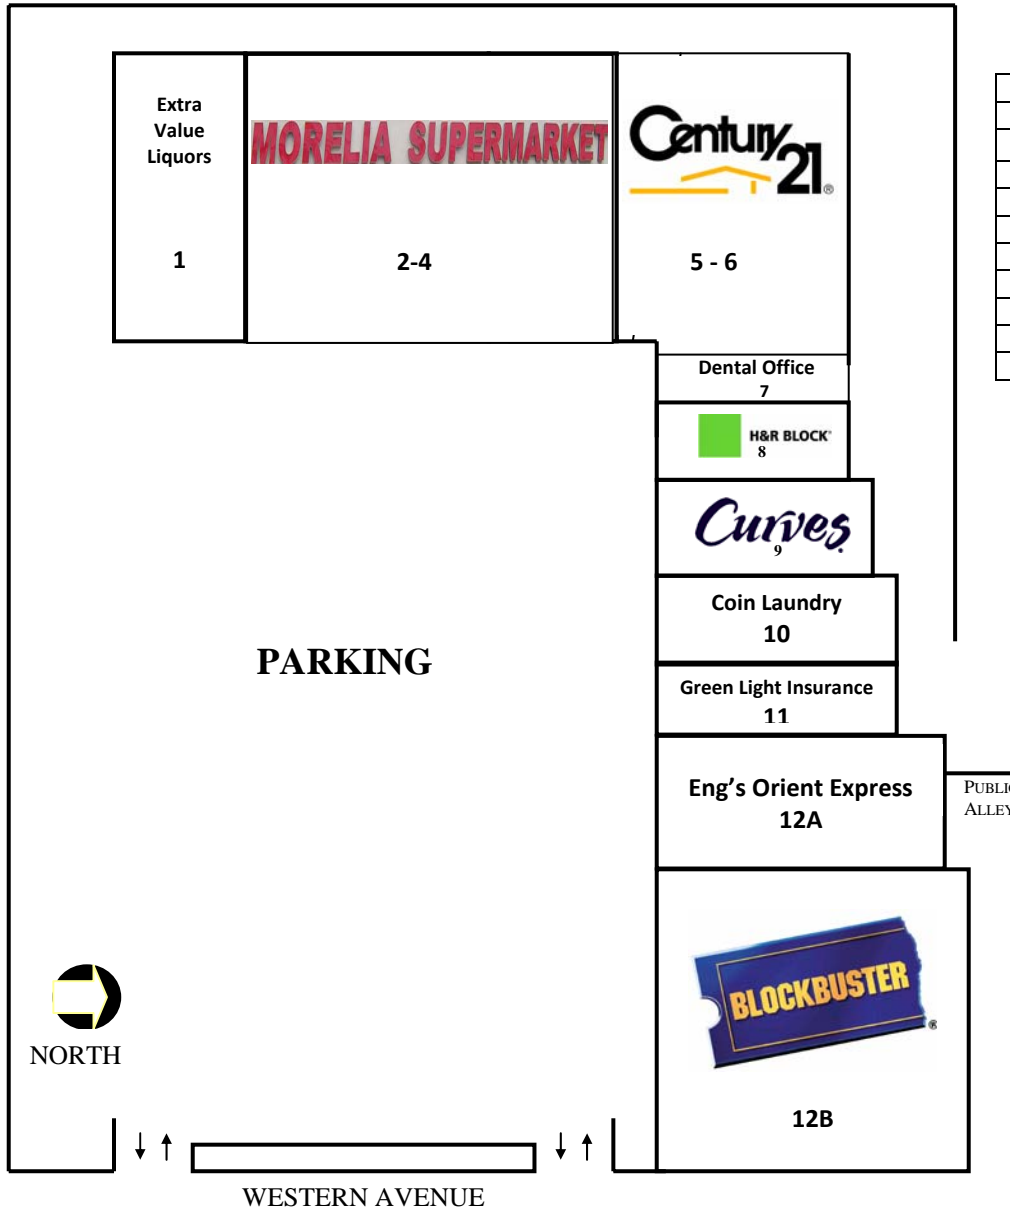

# 7300 Centre

7300 N. Western Avenue  
Chicago, Illinois 60645

### AVAILABLE SPACE

UNIT	ADDRESS	TENANT	SQ. FT.	DIMENSIONS
1	7300 N. WESTERN, UNIT A	EXTRA VALUE LIQUORS	3,950	40 x 100
2-4	7300 N. WESTERN, UNIT B-E	MORELIA SUPER MARKET	12,000	120 x 100
5-6	7300 N. WESTERN, UNIT G-I	CENTURY 21 UNIVERSAL	9,250	95 x 190
7	7300 N. WESTERN, UNIT J	DENTAL OFFICE	1,738	25 x 72
8	7300 N. WESTERN, UNIT K	H & R BLOCK	1,085	15 x 72 irreg.
9	7300 N. WESTERN, UNIT L	CURVES	1,822	25 x 73
10	7300 N. WESTERN, UNIT M	COIN LAUNDRY	1,862.5	25 x 74.5
11	7300 N. WESTERN, UNIT N	GREEN LIGHT INSURANCE	1,110	15 x 74
12A	7300 N. WESTERN, UNIT O	ENG'S ORIENT EXPRESS	2,722.5	33 x 82
12B	7300 N. WESTERN, UNIT P	BLOCKBUSTER VIDEO	7,860	96 x 84