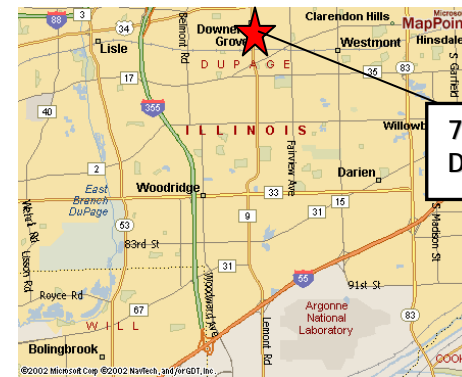

Downers Annex

75th & Lemont Road,
Downers Grove, Illinois 60516

ROBIN REALTY & MANAGEMENT CO.

1333 N. Wells Street, Chicago IL 60610
(312) 642-9510 Fax (312) 642-5594
<http://www.robincompanies.com>

AVAILABLE SPACE

1-3

Downers Grove Wine Shop
1-2

TOTAL HOCKEY

1-1

2-4
2-5
2-6a
2-6b
SHORT TERM LOANS
2-7

2-3

Showcase Kitchen & Bath
Cabinets. Countertops. Design.

2-2

2-1 b

2-1

75TH ST & LEMONT ROAD
DOWNERS GROVE, ILLINOIS 60516

Lemont Road

75TH STREET