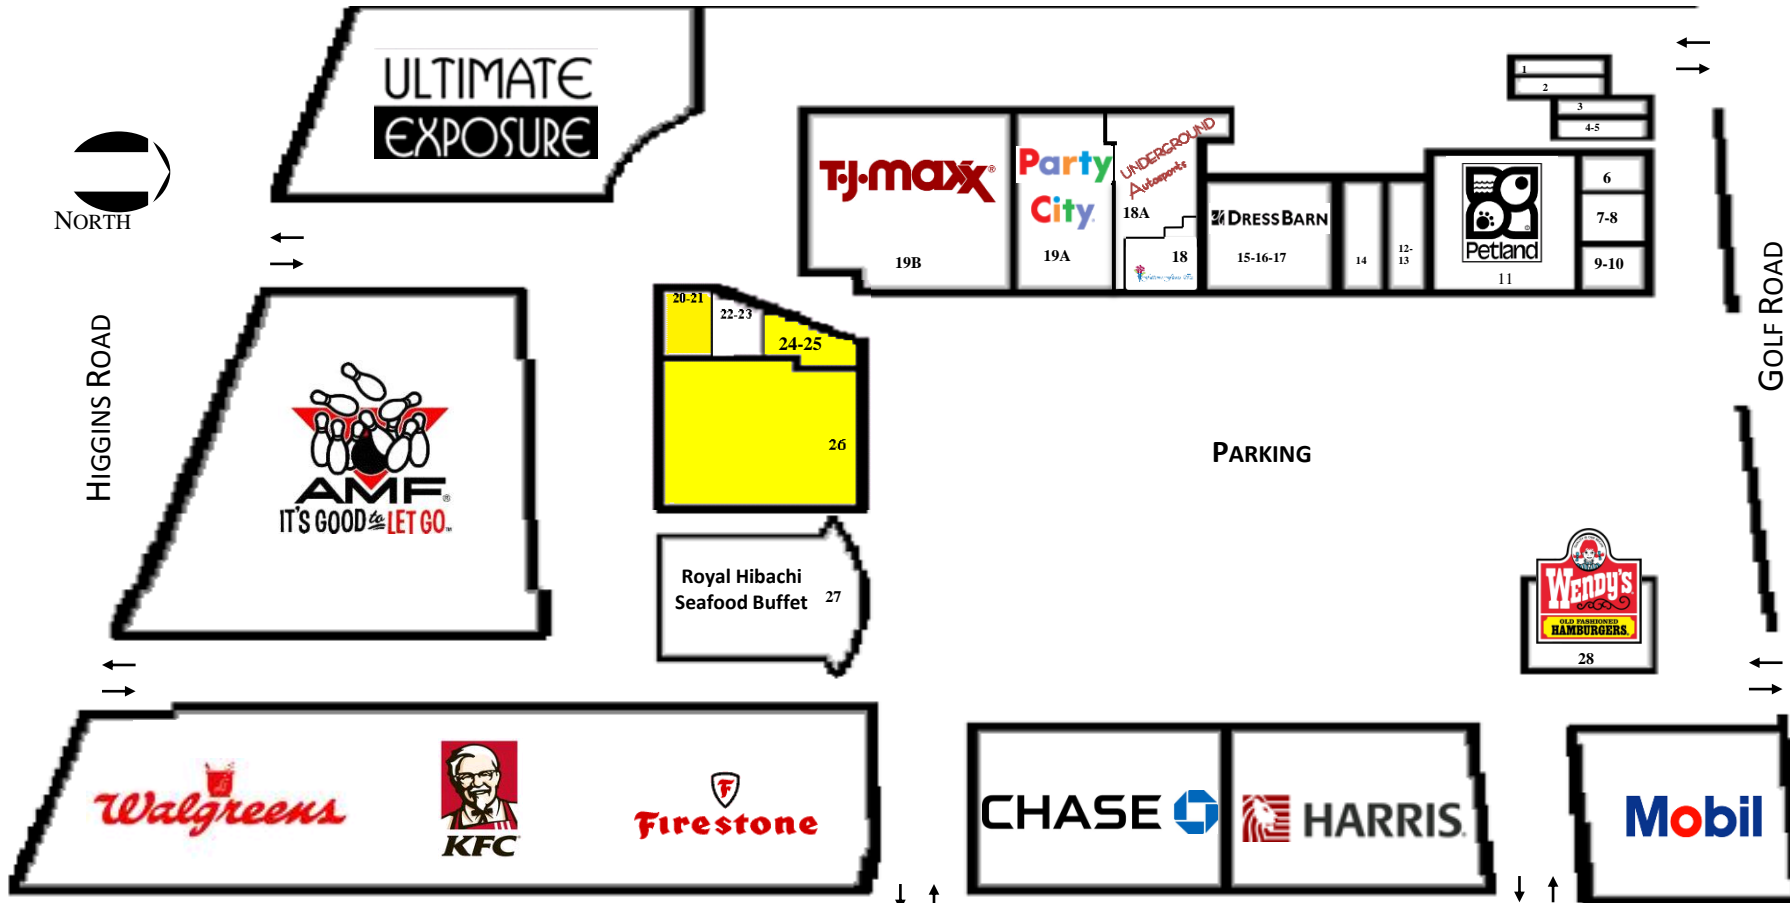

| UNIT | ADDRESS | TENANT | SQ. FT | DIMENSIONS |
|-------|-----------------|-------------------------------|--------|------------|
| 1 | 1 Golf Road | Chinese Grocery | 2,210 | 26 x 85 |
| 2 | 2 Golf Road | Ho Luck Restaurant | 2,125 | 25 x 85 |
| 3 | 3 Golf Road | The UPS Store | 1,080 | 18 x 60 |
| 4-5 | 4-5 Golf Road | Mi General | 1,710 | 28.5 x 60 |
| 6 | 6 Golf Road | Wise Guys | 480 | 16 x 30 |
| 7-8 | 7-8 Golf Road | Chiropractor | 1,160 | 38.67 x 30 |
| 9-10 | 9-10 Golf Road | Hair Cuttery | 1,470 | 49 x 30 |
| 11 | 11 Golf Road | PetLand Aquarium Adventures | 16,800 | 120 x 140 |
| 12-13 | 12-13 Golf Road | Disc Replay | 3000 | 30 x 100 |
| 14 | 14 Golf Road | Let's Learn | 4,000 | 40 x 100 |
| 15-17 | 15-17 Golf Road | Dress Barn / Dress Barn Women | 10,000 | 100 x 100 |

| UNIT | ADDRESS | TENANT | SQ. FT | DIMENSIONS |
|-------|---------------|------------------------|--------|-------------|
| 18 | 18 Golf Road | Fabbrini's Flowers | 3,401 | 60 x irreg. |
| 18A | 18A Golf Road | Underground Autosports | 13,612 | Irregular |
| 19A | 19a Golf Road | Party City | 12,000 | Irregular |
| 19B | 19b Golf Road | T.J. Maxx | 35,000 | 160 x 210 |
| 20-21 | 20 Golf Road | Available | 2,520 | Irregular |
| 22-23 | 23 Golf Road | Kumon Learning Center | 2,050 | Irregular |
| 24-25 | 24 Golf Road | Available | 2,100 | Irregular |
| 26 | 26 Golf Road | Available | 28,000 | 195 x 150 |
| 27 | 27 Golf Road | Buffet Steak House | 22,980 | 150 x 150 |
| 28 | 28 Golf Road | Wendy's International | PAD | PAD |
| 50 | 50 Golf Road | Mobil | - | - |